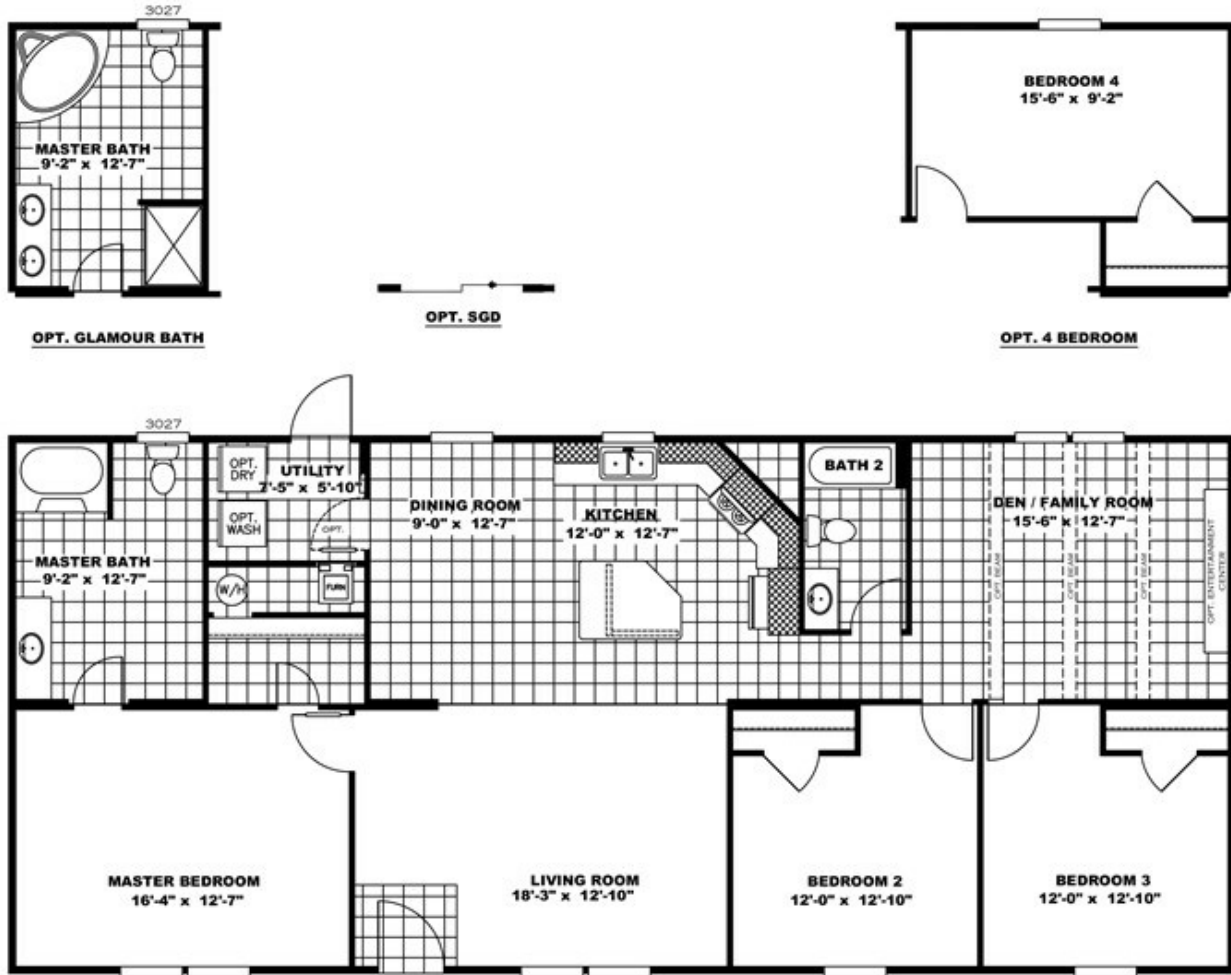

# THE TRADITION 60

# THE TRADITION 60 Model number: 34TRA28603AH

3 beds • 2 baths • 1680 sq.ft. • 28' width • 60' depth

Our home building facilities invest in continuous product and process improvements. Plans, dimensions, features, materials, specifications and availability are subject to change without notice or obligation. Renderings and floor plans are representative likenesses of our homes and may differ from the actual homes. We invite you to tour a Home Center near you and inspect the highest value in quality housing available or call (859) 498-7725 to speak with a